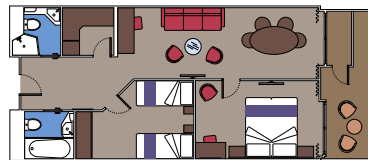

## 70 Deluxe Suites

Deluxe Suites ( $\approx 25 \text{ m}^2$ ) with balcony ( $\approx 8 \text{ m}^2$ ). Double bed can be converted into two single beds.

This kind of accommodation is only available in the MSC Yacht Club.

## 9 Interior Suites

Interior Suites ( $\approx 21 \text{ m}^2$ ). Double bed can be converted into two single beds.

This kind of accommodation is only available in the MSC Yacht Club.

## 3 Two-Bedroom Grand Suites

Suites ( $\approx 49 \text{ m}^2$ ) with balcony ( $\approx 17 \text{ m}^2$ ). Double bed can be converted into two single beds. These cabins offers one double bed, two single beds and two bathrooms.