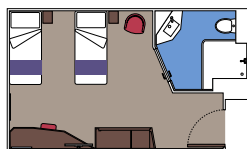

Interior Suites ($\approx 21 \text{ m}^2$).
Double bed can be converted into two single beds.

This kind of accommodation is only available in the MSC Yacht Club.