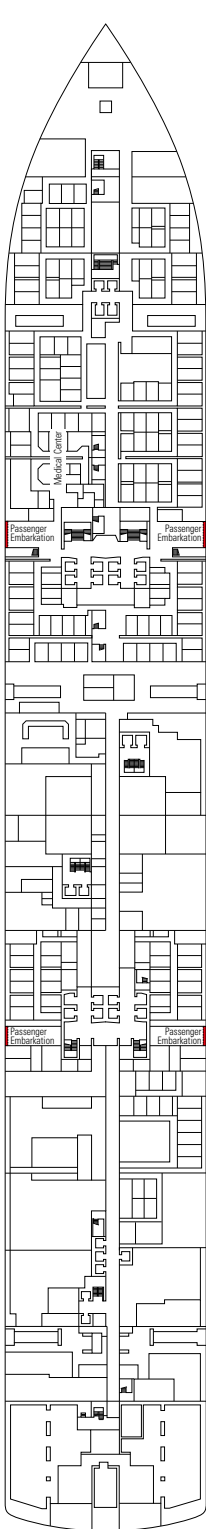

DECK 4
CLIFTON BEACH