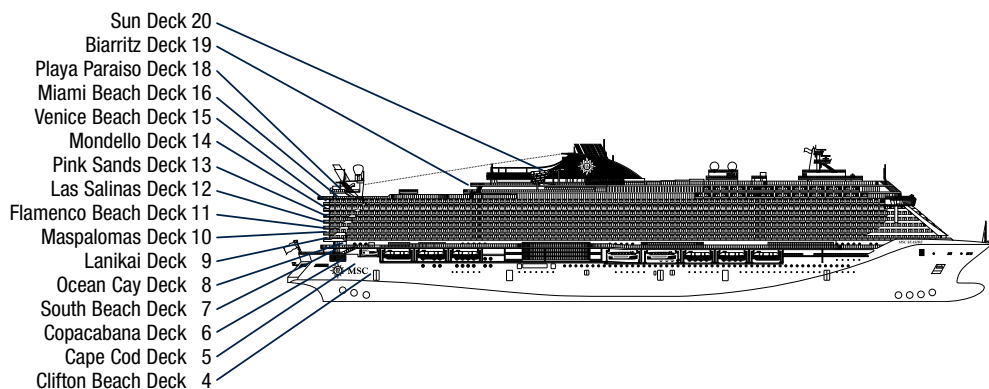

# DECK PLANS & ACCOMMODATIONS

2.066 CABINS  
5.334 GUESTS

MARKETPLACE BUFFET

DECK 4  
CLIFTON BEACH

DECK 5  
CAPE COD

DECK 6  
COPACABANA

DECK 7  
SOUTH BEACH

DECK 8  
OCEAN CAY

DECK 9  
LANIKAI

ARCADE GAMES & BOWLING

DECK 10  
MASPALOMAS

DECK 11  
FLAMENCO BEACH

DECK 12  
LAS SALINAS

DECK 13  
PINK SANDS

DECK 14  
MONDELLO

DECK 15  
VENICE BEACH

## MSC YACHT CLUB