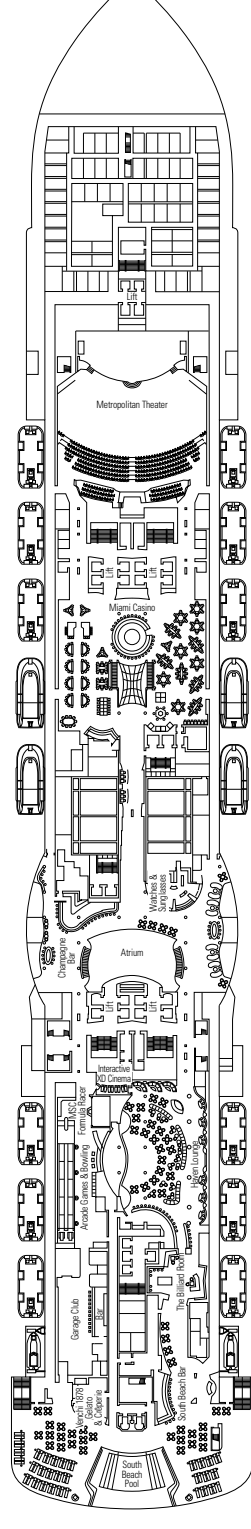

DECK 7
SOUTH BEACH