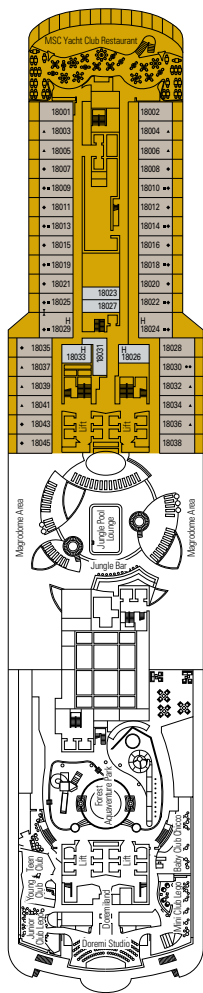

DECK 16
MIAMI BEACH

DECK 18
PLAYA PARAISO

DECK 19
BIARRITZ

DECK 20
SUN DECK

Ship configuration, data and descriptions may be subject to change depending on the season and on the destination and must be verified at the time of booking.