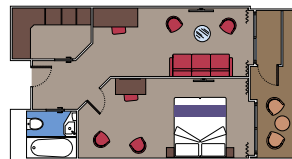

9 Grand Suites

Suites (from ≈ 35 to $\approx 50 \text{ m}^2$) with balcony (from ≈ 11 to $\approx 21 \text{ m}^2$). Double bed can be converted into two single beds.

This kind of accommodation is only available with Aurea Experience.