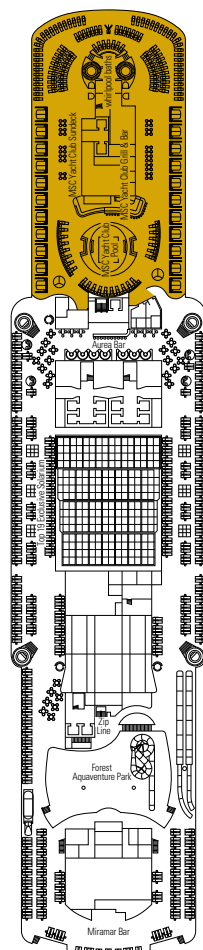

DECK 16
MIAMI BEACH

DECK 18
PLAYA PARAISO

DECK 19
BIARRITZ

DECK 20
SUN DECK

Ship configuration, data and descriptions may be subject to change depending on the season and on the destination and must be verified at the time of booking.