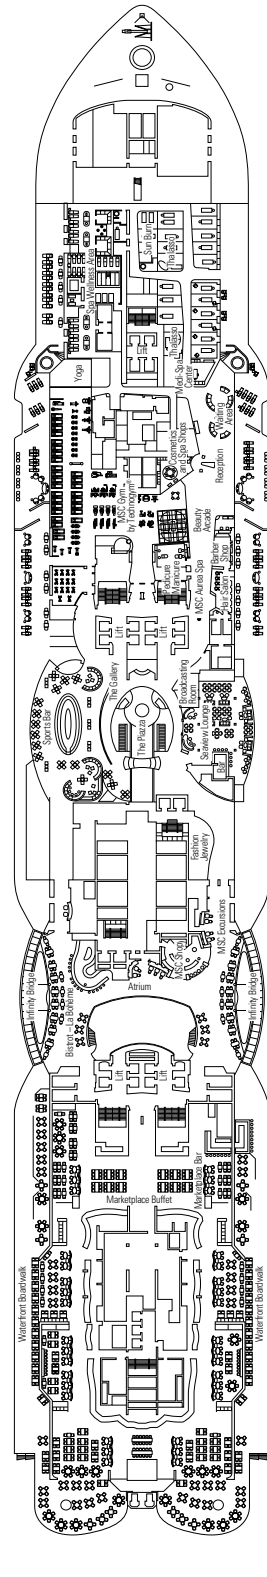

DECK 8
OCEAN CAY