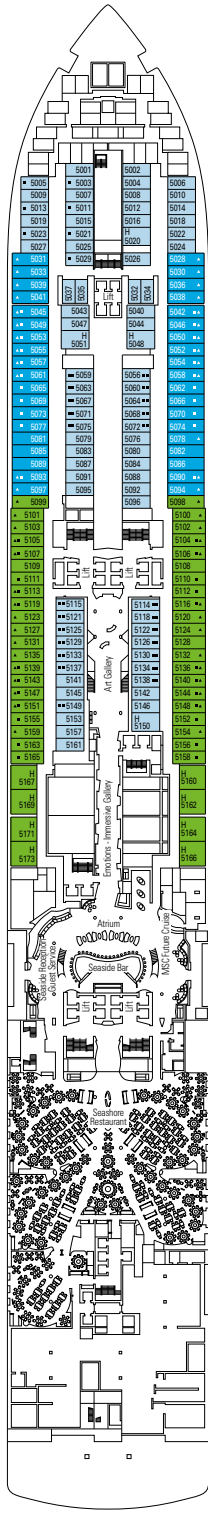

DECK 5
CAPE COD