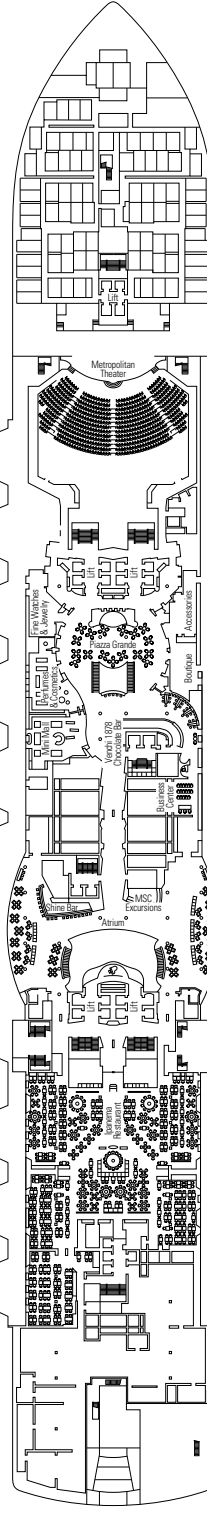

DECK 6
COPACABANA