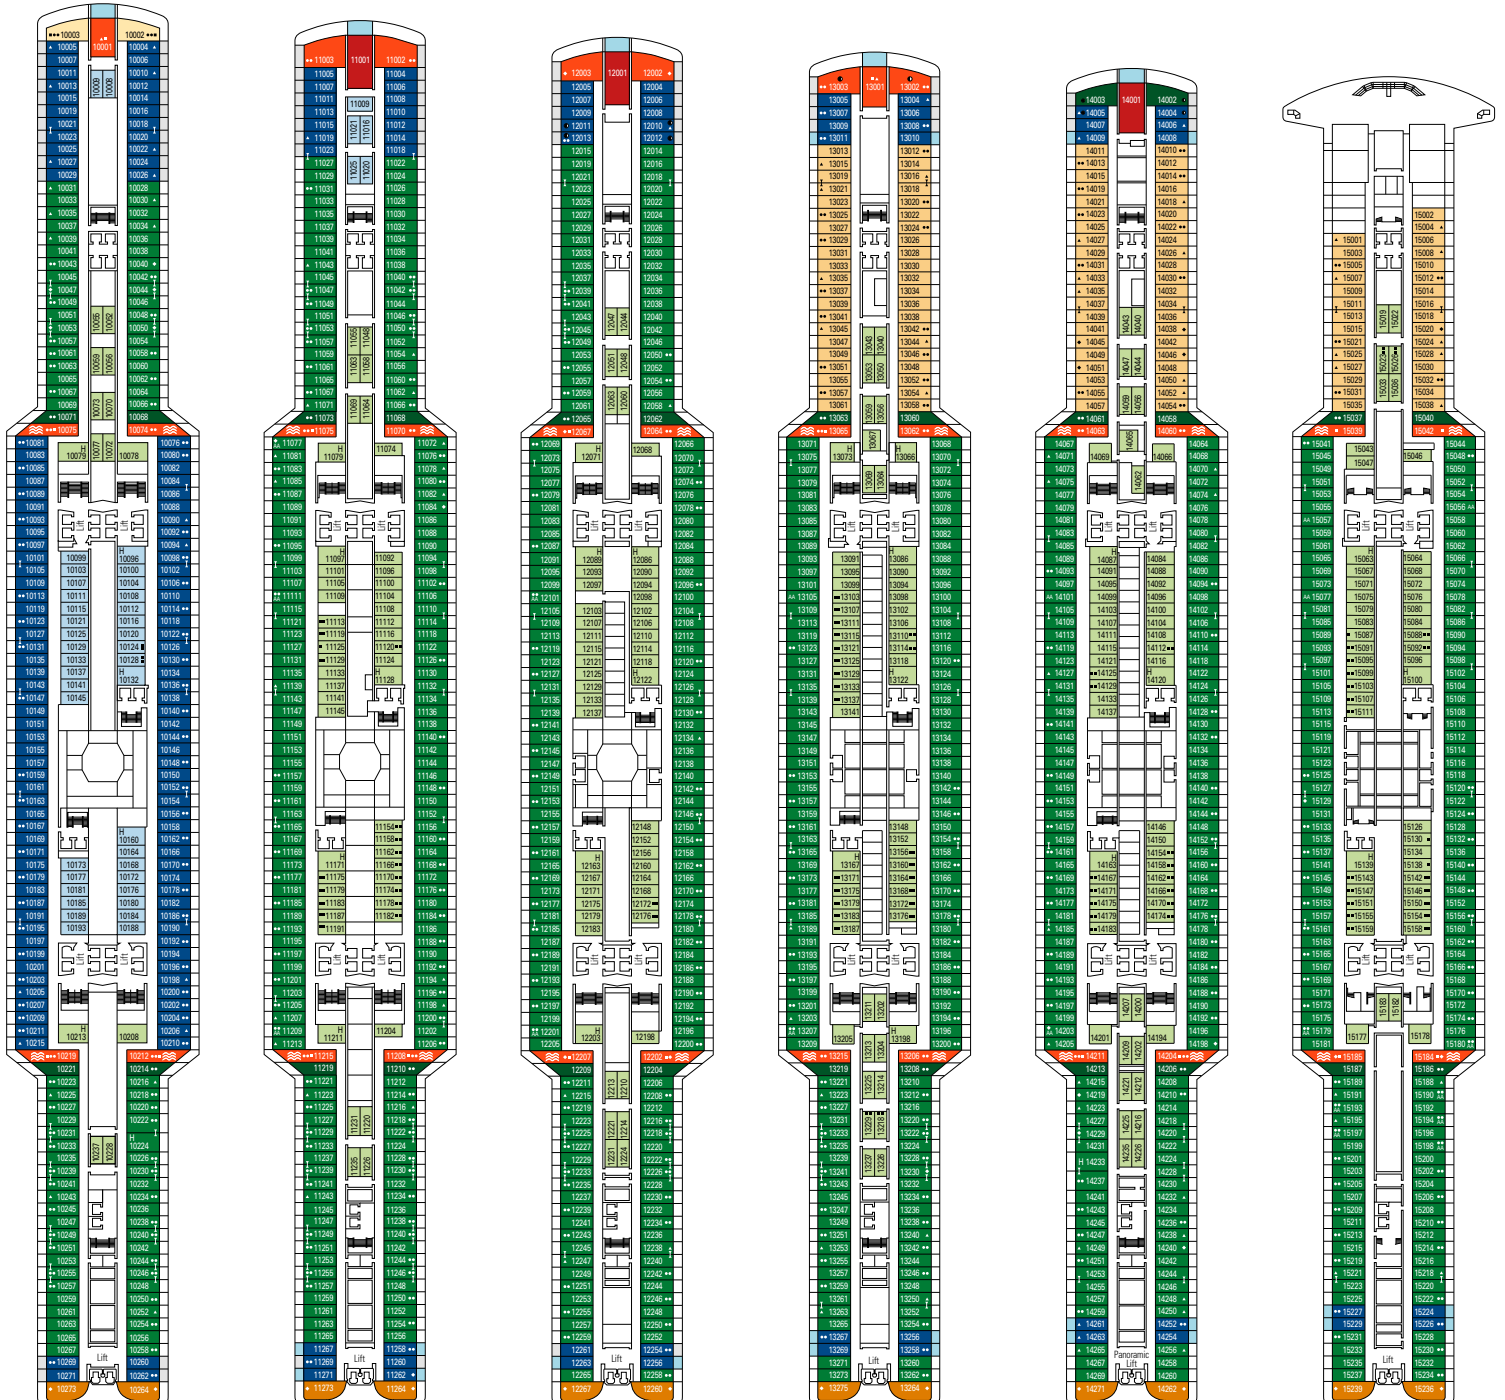

ARCADE GAMES & BOWLING

DECK 10
MASPALOMAS

DECK 11
FLAMENCO BEACH

DECK 12
LAS SALINAS

DECK 13
PINK SANDS

DECK 14
MONDELLO

DECK 15
VENICE BEACH