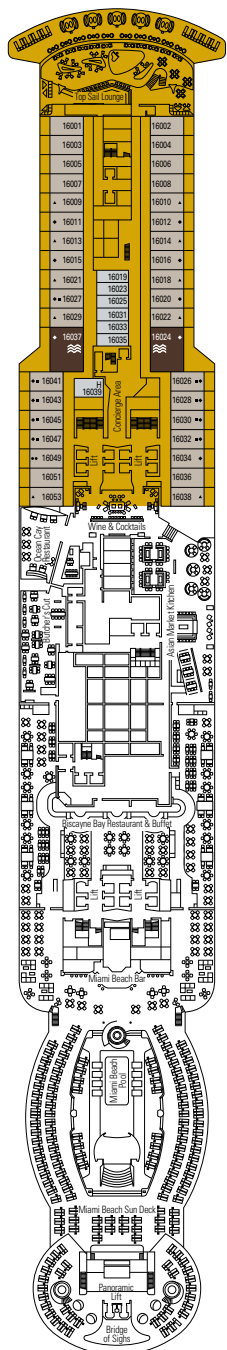

DECK 16
MIAMI BEACH

DECK 18
PLAYA PARAISO

DECK 19
BIARRITZ

DECK 20
SUN DECK

Ship configuration, data and descriptions may be subject to change depending on the season and on the destination and must be verified at the time of booking.