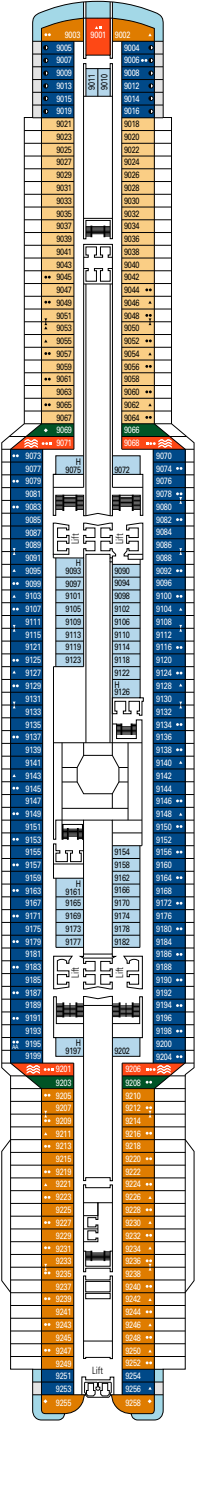

DECK 9
LANIKAI