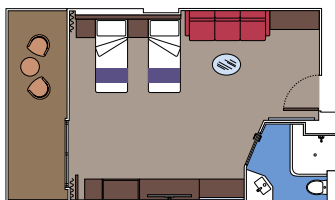

2 Deluxe Suites for guests with disabilities or reduced mobility

Deluxe Suites ($\approx 33 \text{ m}^2$) with balcony ($\approx 25 \text{ m}^2$).
Double bed can be converted into two single beds.

This kind of accommodation is only available in the MSC Yacht Club.

3 Interior Suites for guests with disabilities or reduced mobility