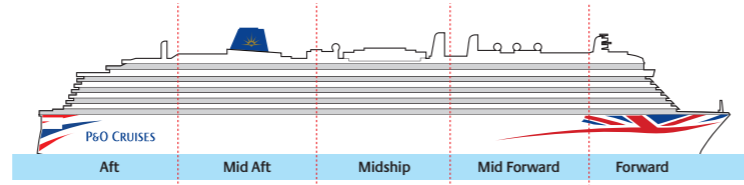

184,700 tonnes
Entered service in 2022
Normal operating capacity: 5,200 guests and 1,800 crew

If you'd like to view these deck plans in a little more detail, you can view PDF versions online at pocruises.com

For more information on selecting the right cabin for you see pages 32-33.