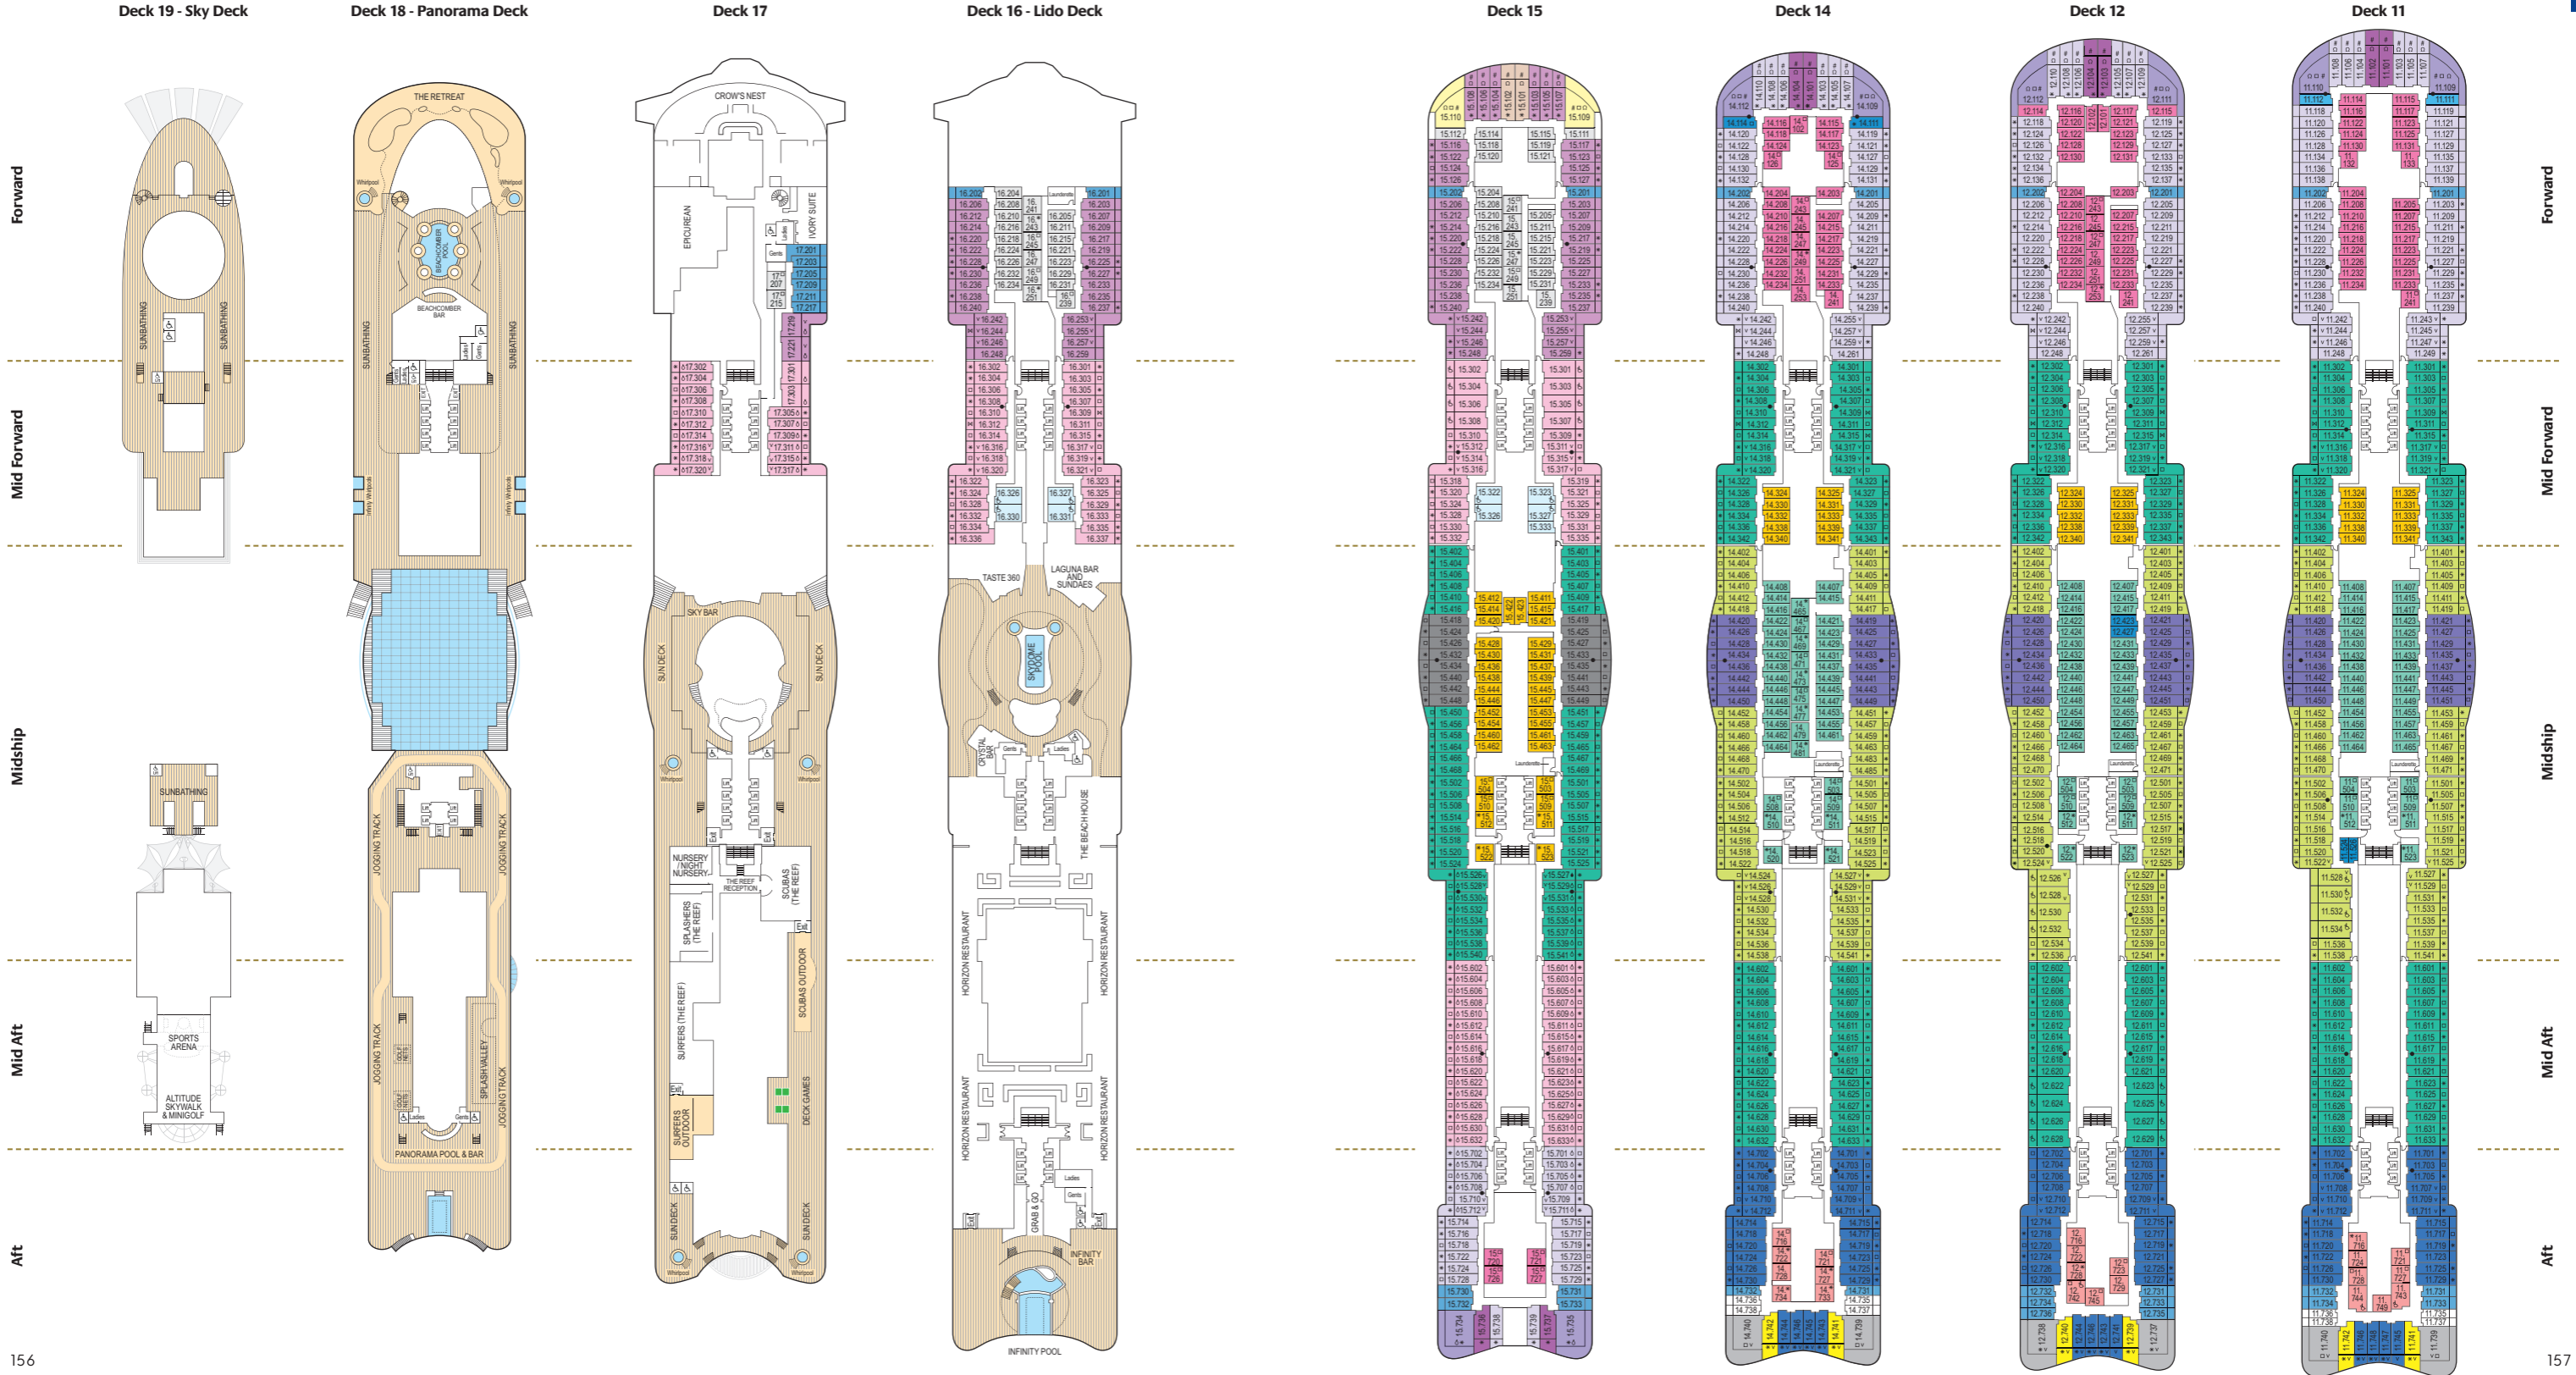

Cabin Notes

- Cabin has one additional bed in the form of a single sofa bed
- Cabin has two additional beds, one in the form of a single sofa bed and one in the form of a pull-down bed
- Cabins with interconnecting doors
- # Steel fronted balcony
- † Cabin has no balcony and is visible from Promenade Deck
- ∅ Balcony is shaded
- ∨ Balconies visible from above, neighbouring balconies and/or Promenade Deck
- △ Cabins have obstructed view
- Ω Restricted access to balcony during high winds
- ⊞ These cabins can accommodate the storage of compact foldable mobility aids for use outside the cabin
- ♿ All adapted cabins and partially adapted cabins are shower only. Please note PB, PC, PD, PE and PF adapted grades are partially adapted cabins. These are standard cabins that have accessible elements and are suitable to guests bringing non-motorised upright assistive mobility devices and who do not require the use of a wheelchair, scooter or other similar assistive devices.

Note: all pull-down beds in twin cabins are accessible via a ladder. Balconies in the forward section of the ship can be overlooked by the bridge. All cabins on Arvia have shower only apart from Suites – B4, B5 and B6 grades. BA Suites: please note that suites 8.110 and 8.109 do not feature a balcony. BA, CZ, EZ and CZ grade cabins: please note that these cabins are located on the Promenade Deck.