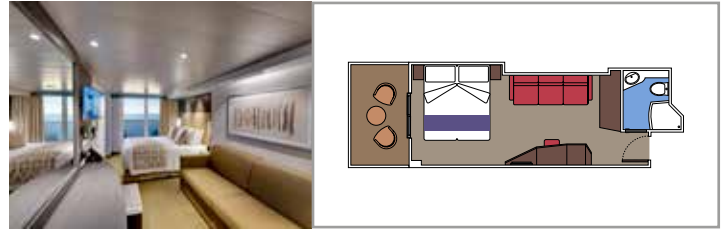

DELUXE BALCONY

BR1

≈17
≈4
8-10
4

› Low deck location