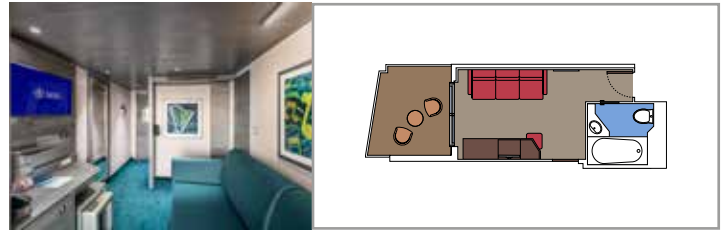

 Cabin size (m²)

 Balcony size (m²)

 Deck location

 Accommodating up to

BALCONY

INCLUDED FACILITIES

- Sitting area with sofa
- Comfortable double bed or single beds (on request)
- Bathroom with shower or bathtub, vanity area with hairdryer
- Interactive TV, telephone, safe, minibar and air conditioning
- Wifi connection available (for a fee)

DELUXE BALCONY WITH PARTIAL VIEW

BP

 ≈17
  ≈4
  8-14
  4

STUDIO BALCONY

BS

 ≈12
  ≈4
  13-14
  1

› Single use

The images are representative only. Size, layout and furniture may vary (within the same cabin category).

Cabin size (m²)

Balcony size (m²)

Deck location

Accommodating up to

OCEAN VIEW

INCLUDED FACILITIES

- Window with sea view
- Relaxing armchair
- Comfortable double bed or single beds (on request)
- Bathroom with shower or bathtub, vanity area with hairdryer
- Interactive TV, telephone, safe, minibar and air conditioning
- Wifi connection available (for a fee)