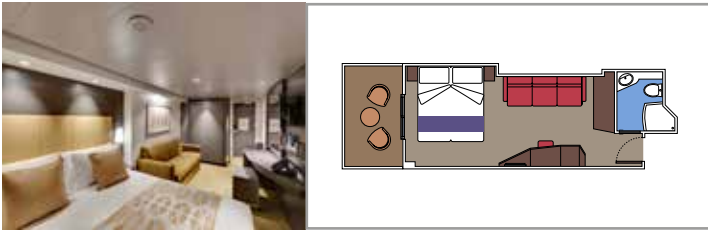

DELUXE BALCONY WITH PARTIAL VIEW

BP

≈17
≈4
8-14
4