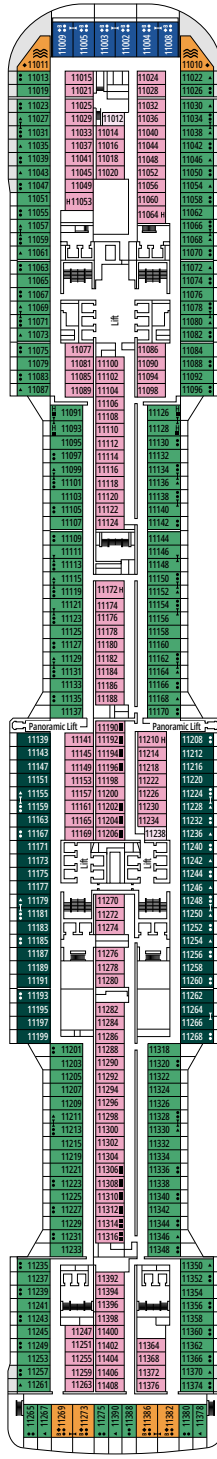

DECK 11
BELLISSIMA