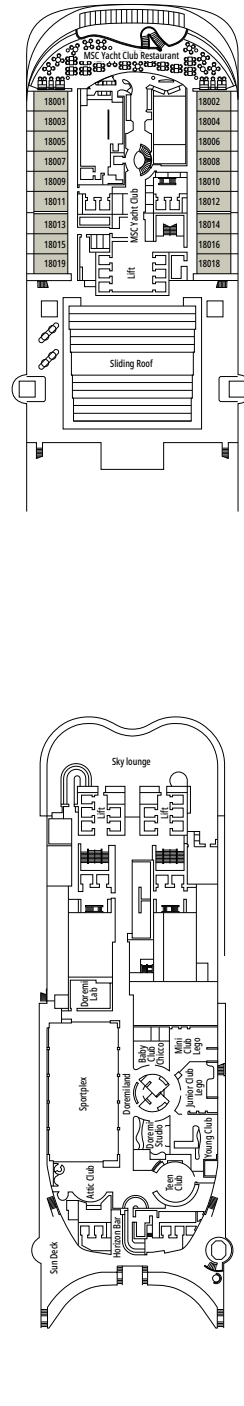

DECK 14
WORLD CLASS

DECK 15
PREZIOSA

DECK 19
SPLENDIDA