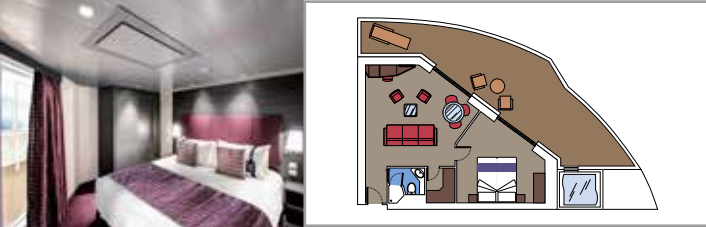

*Available at no extra cost. The image is rendering only.

MSC YACHT CLUB INTERIOR SUITE YIN

≈15
 14-16
 2

- › Spacious wardrobe

The images are representative only. Size, layout and furniture may vary (within the same cabin category).

Cabin size (m²)

Balcony size (m²)

Deck location

Accommodating up to

SUITE AUREA

INCLUDED FACILITIES

- Some Suites have balcony with private whirlpool
- Spacious wardrobe
- Comfortable double bed or single beds (on request)
- Bathroom with shower or bathtub, vanity area with hairdryer
- Interactive TV, telephone, safe, minibar and air conditioning
- Wifi connection available (for a fee)

GRAND SUITE AUREA WITH TERRACE AND WHIRLPOOL

SXJ

 ≈39
  ≈36
  12
  4

- > Large angle balcony with private whirlpool bath
- > Walk-in wardrobe
- > Sitting area with double sofa bed

PREMIUM SUITE AUREA WITH TERRACE AND WHIRLPOOL