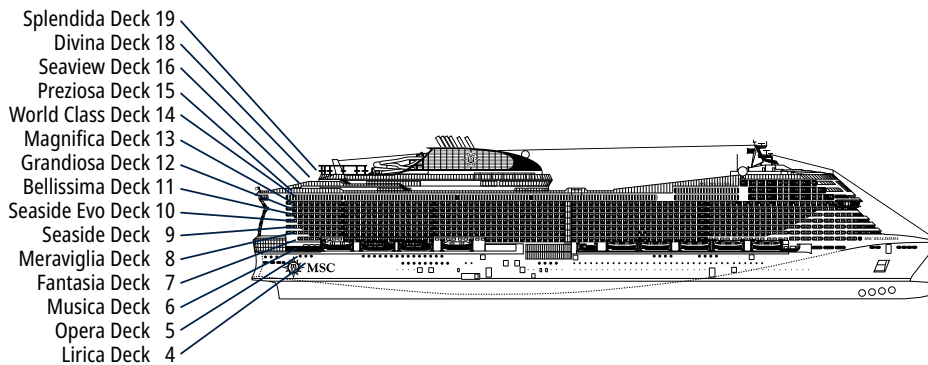

MSC BELLISSIMA

TECHNICAL SHEET

TECHNICAL CHARACTERISTICS OF THE SHIP

GALLERIA BELLISSIMA

TECHNICAL CHARACTERISTICS OF THE SHIP

GROSS TONNAGE	171.598
LENGTH / BEAM / HEIGHT	315,83 m / 43 m / 75,5 m
SURFACE AREA	450.000 m ² , included 33.000 m ² public areas
PUBLIC AREA RATIO	10,5 m ² per passenger
DECKS	19, included 15 for guests
LIFTS	32, included 19 for guests (2 panoramic and 1 for the MSC Yacht Club)
VOLTAGE (IN CABIN)	110/220 volts
MAXIMUM SPEED	23,15 knots
STABILISERS	Stabilised with 2 fins
NUMBER OF PASSENGERS	5.654
NUMBER OF CABINS	2.217, included 55 for guests with disabilities or reduced mobility
CREW MEMBERS	Approx. 1.596
POOLS	4, included 1 with sliding roof and 1 for the MSC Yacht Club
WHIRLPOOLS	9 whirlpool baths
ENVIRONMENTAL TECHNOLOGY	AWT-Advanced Water Treatment, Energy Saving & Monitoring System, Scrubbers and LED technology