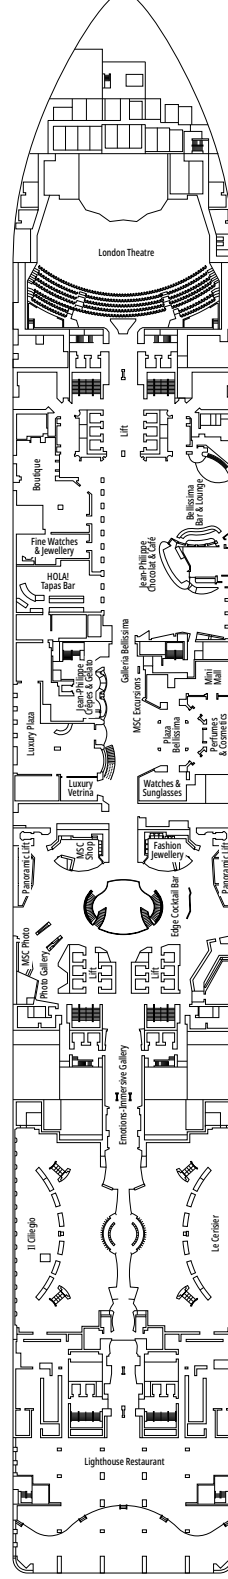

DECK 6
MUSICA