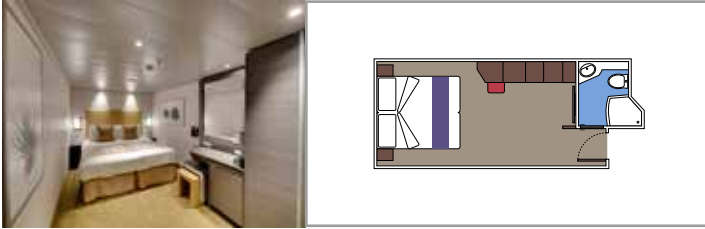

INTERIOR

INCLUDED FACILITIES

- Comfortable double bed or single beds (on request)
- Bathroom with shower or bathtub, vanity area with hairdryer
- Interactive TV, telephone, safe, minibar and air conditioning
- Wifi connection available (for a fee)

DELUXE INTERIOR

IR2

≈15
11-14
4

› Medium deck location