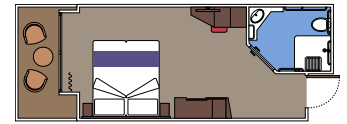

BALCONY

Available in:

- › **Deluxe Balcony (BR3)**
  cabin size ≈19m²; balcony size ≈5m²; high deck location (deck 13)
- › **Deluxe Balcony (BR2)**
  cabin size ≈19m²; balcony size ≈5m²; medium deck location (deck 11-12)
- › **Deluxe Balcony (BR1)**
  cabin size ≈19m²; balcony size ≈5m²; low deck location (deck 9-10)
- › **Deluxe Balcony with Partial View (BP)**
  cabin size ≈19m²; balcony size ≈5m²; deck 8-14