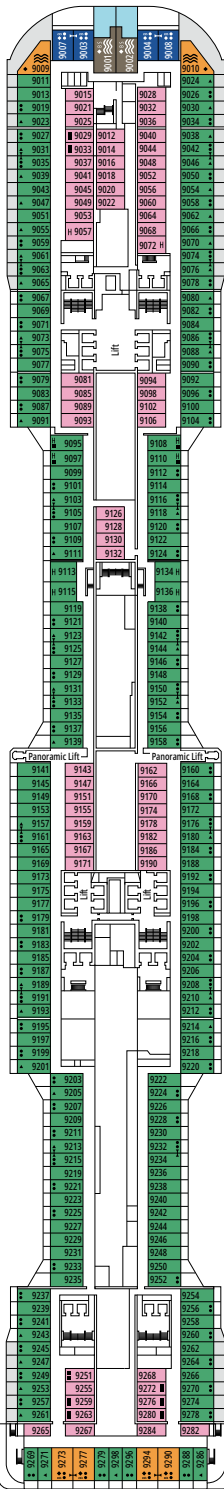

DECK 9
SEASIDE