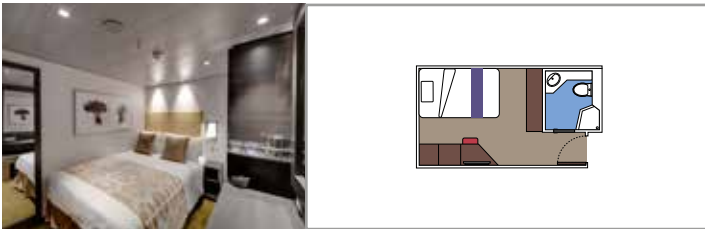

STUDIO INTERIOR

IS

≈10
5-14
1

› Single use

The images are representative only. Size, layout and furniture may vary (within the same cabin category).

Cabin size (m²)

Balcony size (m²)

Deck location

Accommodating up to