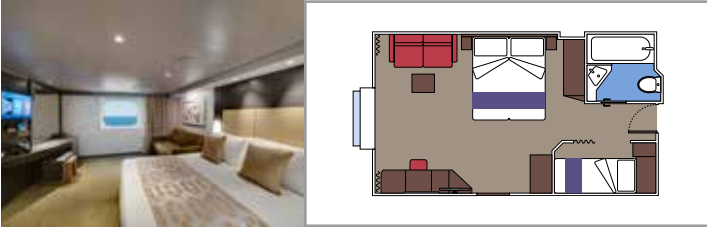

OCEAN VIEW

INCLUDED FACILITIES

- Window with sea view
- Relaxing armchair
- Comfortable double bed or single beds (on request)
- Bathroom with shower or bathtub, vanity area with hairdryer
- Interactive TV, telephone, safe, minibar and air conditioning
- Wifi connection available (for a fee)

PREMIUM OCEAN VIEW

OL2

≈25
9-11
6

> Medium deck location