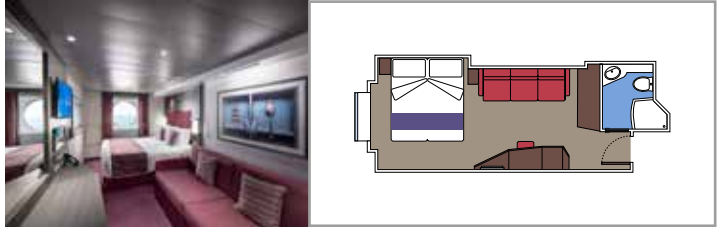

DELUXE OCEAN VIEW

OR1

≈16
5
4

> Low deck location