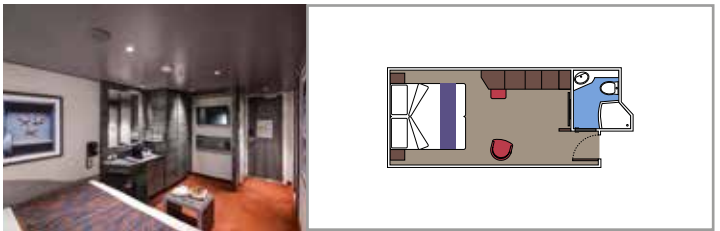

*Available at no extra cost. The image is rendering only.

MSC YACHT CLUB INTERIOR SUITE YIN

≈15
 14-16
 2

- › Spacious wardrobe

The images are representative only. Size, layout and furniture may vary (within the same cabin category).

Cabin size (m²)

Balcony size (m²)

Deck location

Accommodating up to

SUITE AUREA

INCLUDED FACILITIES

- Some Suites have balcony with private whirlpool
- Spacious wardrobe
- Comfortable double bed or single beds (on request)
- Bathroom with shower or bathtub, vanity area with hairdryer
- Interactive TV, telephone, safe, minibar and air conditioning
- Wifi connection available (for a fee)

 Cabin size (m²)

 Balcony size (m²)

 Deck location

 Accommodating up to

BALCONY

INCLUDED FACILITIES

- Sitting area with sofa
- Comfortable double bed or single beds (on request)
- Bathroom with shower or bathtub, vanity area with hairdryer
- Interactive TV, telephone, safe, minibar and air conditioning
- Wifi connection available (for a fee)

 Cabin size (m²)

 Balcony size (m²)

 Deck location

 Accommodating up to

INTERIOR

INCLUDED FACILITIES

- Comfortable double bed or single beds (on request)
- Bathroom with shower or bathtub, vanity area with hairdryer
- Interactive TV, telephone, safe, minibar and air conditioning
- Wifi connection available (for a fee)