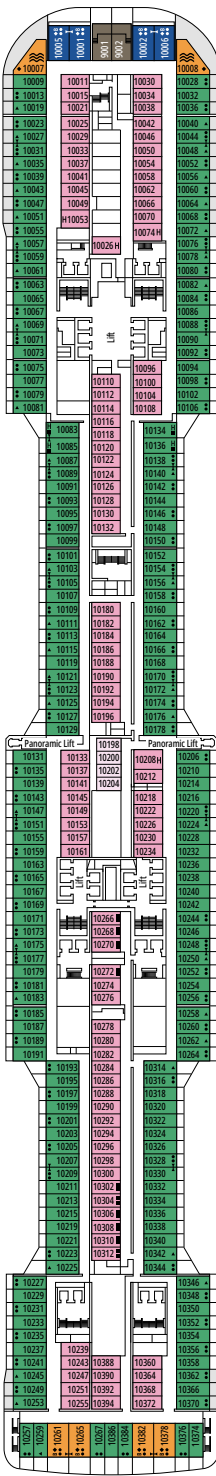

DECK 10
SEASIDE EVO