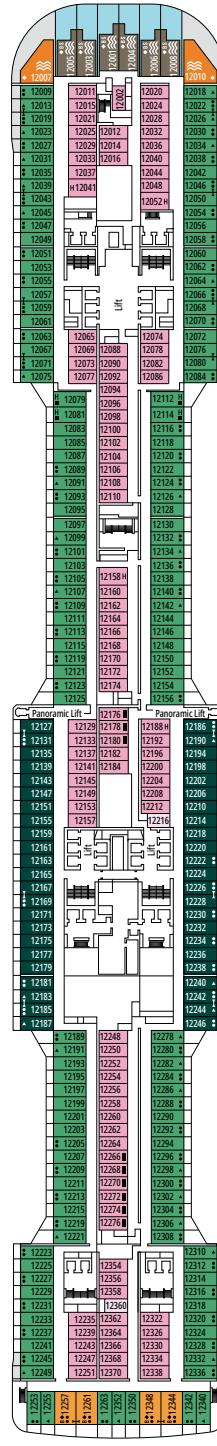

DECK 12
GRANDIOSA