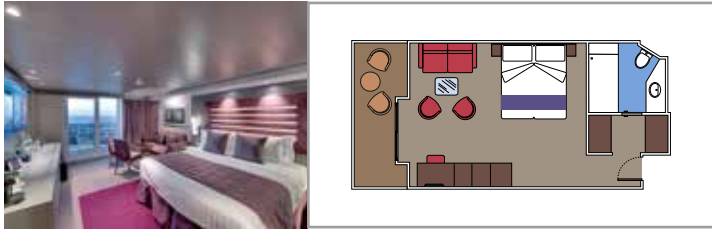

MSC YACHT CLUB DELUXE SUITE YC1

≈26
≈5
14-18
4

- › Sitting area with sofa
- › Spacious wardrobe