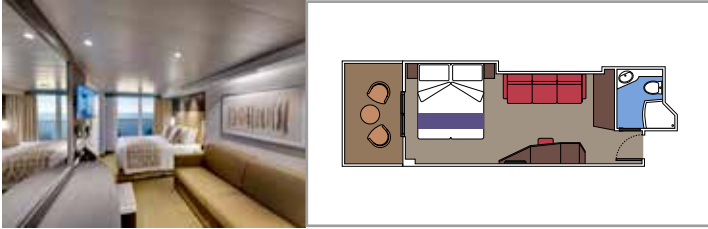

BALCONY

INCLUDED FACILITIES

- Sitting area with sofa
- Comfortable double bed or single beds (on request)
- Bathroom with shower or bathtub, vanity area with hairdryer
- Interactive TV, telephone, safe, minibar and air conditioning
- Wifi connection available (for a fee)

DELUXE BALCONY AUREA

BA

≈17
≈4
11-13
4

› Best ship position