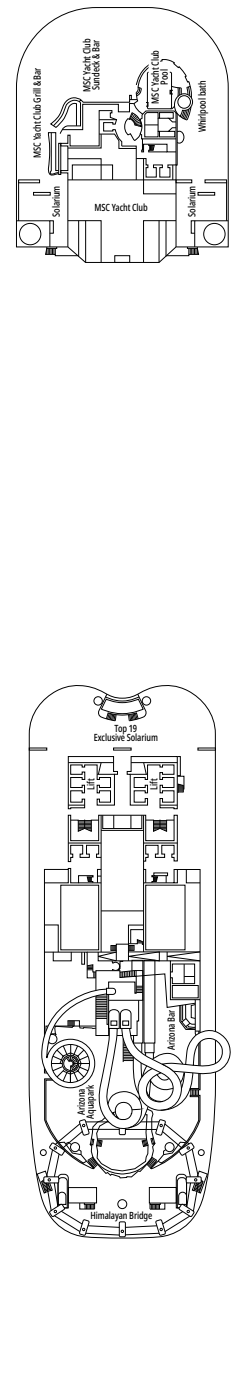

DECK 19
SPLENDIDA