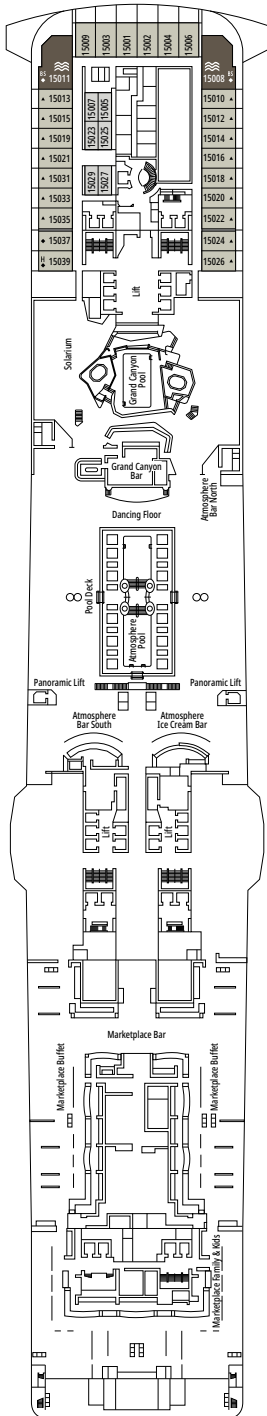

DECK 15
PREZIOSA