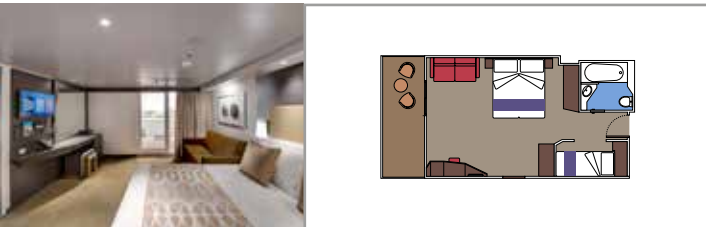

≈59
 ≈23
 9-12
 4

- › Balcony with dining table and private whirlpool bath
- › Easy access to the MSC Yacht Club areas
- › Two-deck-high cabin

Main level:

- › Open living/dining room with sofa that converts to double bed
- › Bathroom with shower

Cabin size (m²)

Balcony size (m²)

Deck location

Accommodating up to

SUITE AUREA

INCLUDED FACILITIES

- Some Suites have balcony with private whirlpool
- Spacious wardrobe
- Comfortable double bed or single beds (on request)
- Bathroom with shower or bathtub, vanity area with hairdryer
- Interactive TV, telephone, safe, minibar and air conditioning
- Wifi connection available (for a fee)

SLJ

 ≈27
  ≈26-30
  9-13
  4

- > Angle balcony with private whirlpool bath
- > Spacious wardrobe
- > Sitting area with double sofa bed

PREMIUM SUITE AUREA

SL1

 ≈25
  ≈6
  9-14
  6

- > Spacious wardrobe

The images are representative only. Size, layout and furniture may vary (within the same cabin category).

 Cabin size (m²)

 Balcony size (m²)

 Deck location

 Accommodating up to

BALCONY

INCLUDED FACILITIES

- Sitting area with sofa
- Comfortable double bed or single beds (on request)
- Bathroom with shower or bathtub, vanity area with hairdryer
- Interactive TV, telephone, safe, minibar and air conditioning
- Wifi connection available (for a fee)