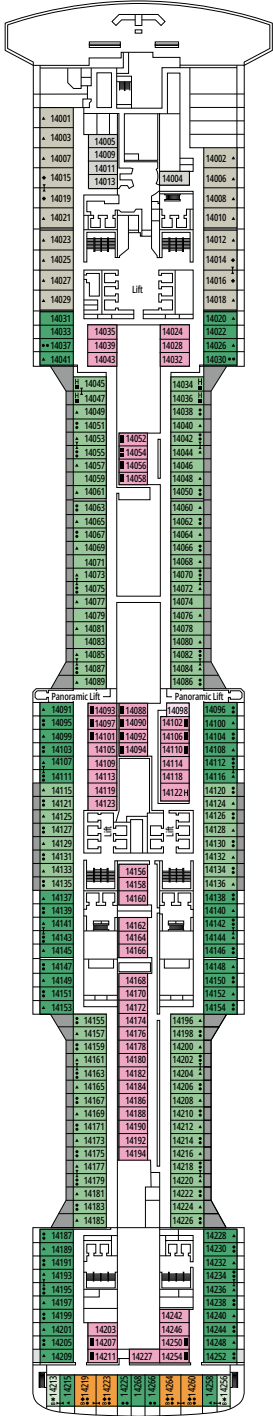

DECK 14
WORLD CLASS