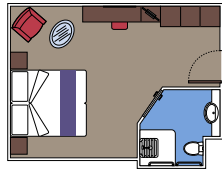

INTERIOR

Available in:

- › **Deluxe Interior (IR2)**
  cabin size ≈19m²; medium deck location (deck 11-14)
- › **Deluxe Interior (IR1)**
  cabin size ≈19m²; low deck location (deck 8-10)

The images are representative only; the size, layout and furniture may vary (within the same cabin category).

FACILITIES FOR GUESTS WITH DISABILITIES OR REDUCED MOBILITY

Cabin door width	85,5 cm
Cabin clearance	82,1 cm
Bathroom door width	90 cm
Size of cabin (floor space)	from ≈ 24 to ≈ 39 m²
Size of bathroom	3,5 m²
Is there a fold-down seat in the shower?	Yes
Height of seat from the floor	44 cm
Does the WC seat have grab rails?	Yes
Are wheelchairs available on board?	In limited numbers*
Are all decks/public areas accessible?	Yes
Are all lifeboats wheelchair-accessible?	No**
Do the lifts have deck indicators?	Visual, Audio & Braille
Can severely visually impaired/blind guests be catered for on the cruise?	Only with full-time carer

*Only for embarkation, disembarkation and emergencies.

**In the event of an emergency, dedicated personnel will help guests with disabilities or reduced mobility to board lifeboats.