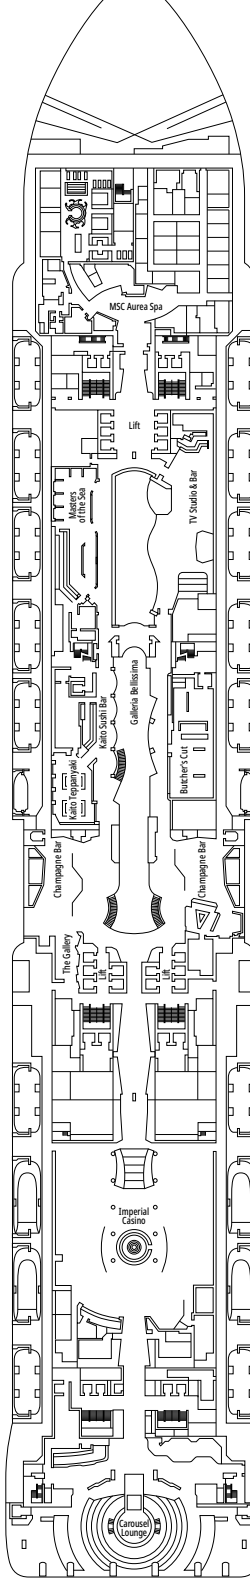

DECK 7
FANTASIA