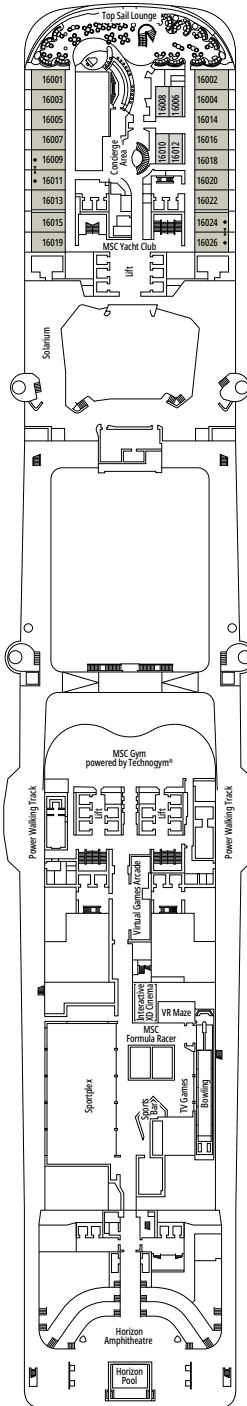

DECK 14
WORLD CLASS

DECK 15
PREZIOSA

DECK 19
SPLENDIDA