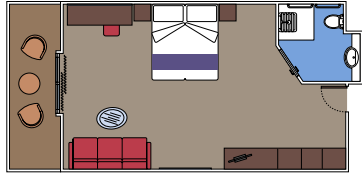

Cabin size (m²)

Balcony size (m²)

Deck location

Accommodating up to

SUITE AUREA

INCLUDED FACILITIES

- Some Suites have balcony with private whirlpool
- Spacious wardrobe
- Comfortable double bed or single beds (on request)
- Bathroom with shower or bathtub, vanity area with hairdryer
- Interactive TV, telephone, safe, minibar and air conditioning
- Wifi connection available (for a fee)

 Cabin size (m²)

 Balcony size (m²)

 Deck location

 Accommodating up to

BALCONY

INCLUDED FACILITIES

- Sitting area with sofa
- Comfortable double bed or single beds (on request)
- Bathroom with shower or bathtub, vanity area with hairdryer
- Interactive TV, telephone, safe, minibar and air conditioning
- Wifi connection available (for a fee)

STUDIO INTERIOR

IS

 ≈10
  5-14
  1

› Single use

The images are representative only. Size, layout and furniture may vary (within the same cabin category).

 Cabin size (m²)

 Balcony size (m²)

 Deck location

 Accommodating up to

FACILITIES FOR GUESTS WITH DISABILITIES OR REDUCED MOBILITY

BALCONY CABIN FOR GUESTS WITH DISABILITIES OR REDUCED MOBILITY

MSC YACHT CLUB

Available in:

- › **MSC Yacht Club Deluxe Suite (YC1)**
cabin size ≈25m²; balcony size ≈5m²; deck 15