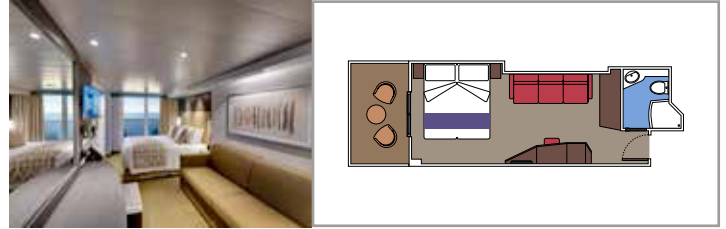

DELUXE BALCONY

BR3

≈17
≈4
13-14
4

› High deck location