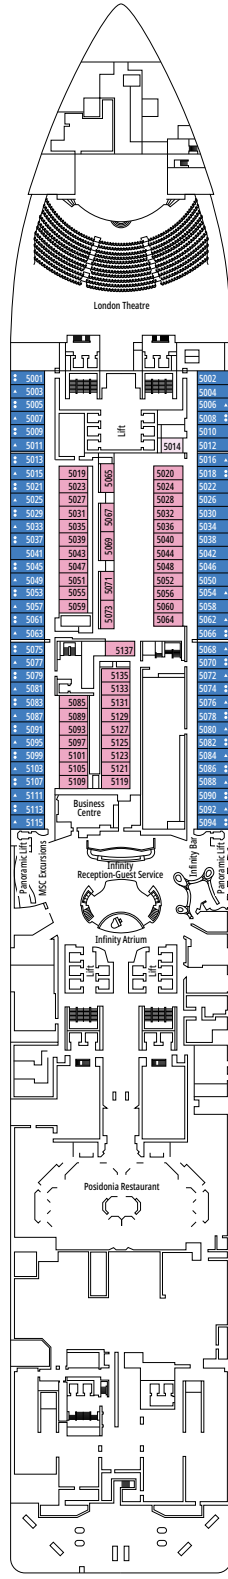

DECK 5
OPERA