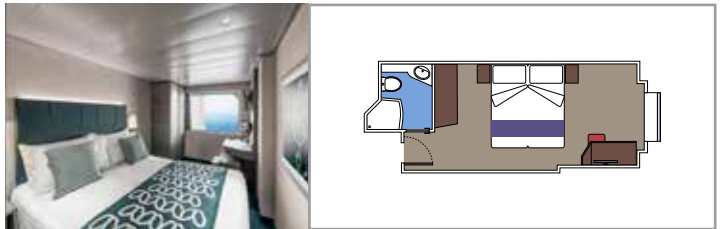

JUNIOR OCEAN VIEW WITH OBSTRUCTED VIEW

OO

≈12
8
2

The images are representative only. Size, layout and furniture may vary (within the same cabin category).

Cabin size (m²)

Balcony size (m²)

Deck location

Accommodating up to