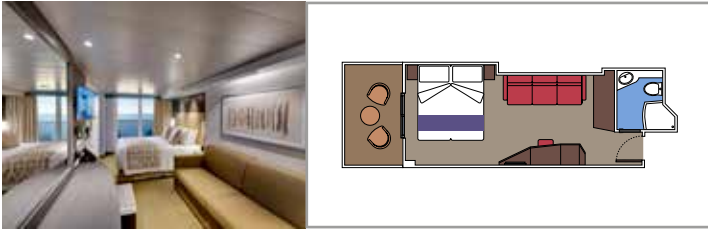

DELUXE BALCONY

BR2

≈17
≈4
11-12
4

› Medium deck location