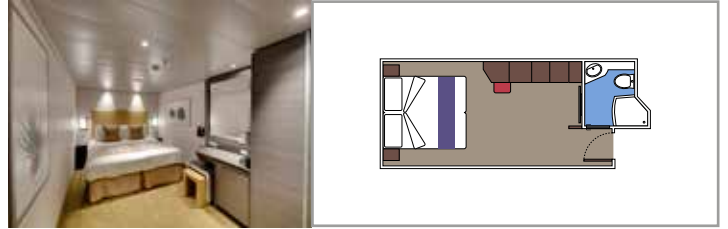

DELUXE INTERIOR

IR1

≈15
5-10
4

› Low deck location