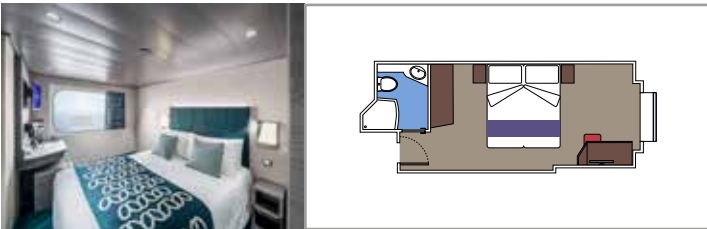

JUNIOR OCEAN VIEW

OM2

≈12
8
2

> Medium deck location