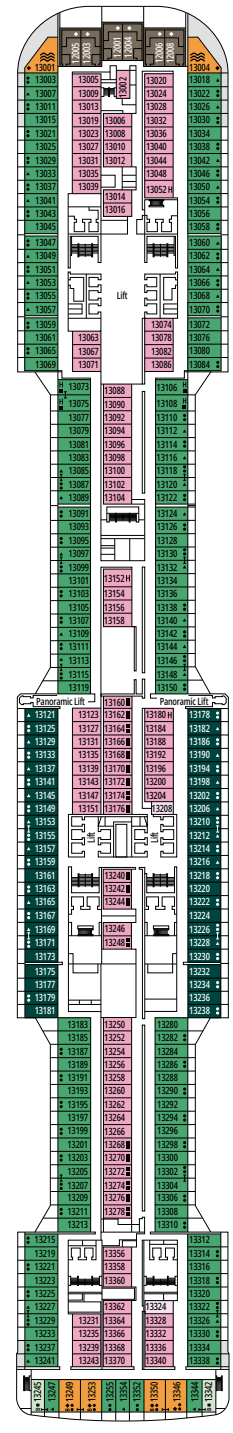

DECK 13
MAGNIFICA