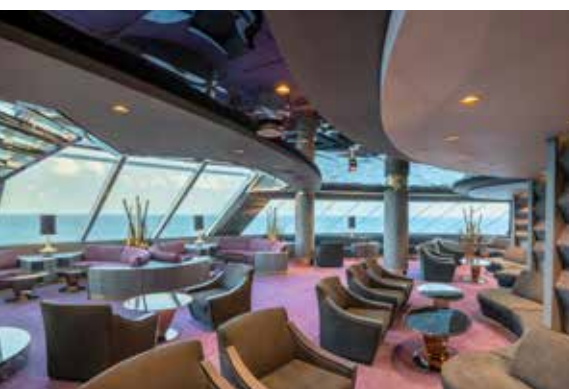

 Accommodating up to

MSC YACHT CLUB ROYAL SUITE

MSC YACHT CLUB

MSC YACHT CLUB	Exclusive services	Seats	Surface (m ²)	Deck
CONCIERGE AREA	Reception with 24-hour concierge service		50	16 Seaview
MSC AUREA SPA	Priority lift access to MSC Aurea Spa, 2 dedicated massage rooms		1.100	7 Fantasia
103 SUITES WITH BUTLER SERVICE	24-hour butler service		from ≈ 12 to ≈ 90	9 Seaside 12 Grandiosa 14 World Class 15 Preziosa 16 Seaview 18 Divina
TOP SAIL LOUNGE	Panoramic lounge, bar	167	423	16 Seaview
MSC YACHT CLUB RESTAURANT	Exclusive restaurant	120	405	18 Divina
MSC YACHT CLUB GRILL & BAR	Buffet and grill	115	1.225	19 Splendida
MSC YACHT CLUB POOL	Pool, 2 whirlpool baths			
MSC YACHT CLUB SUNDECK & BAR	Solarium and bar			

TOP SAIL LOUNGE

MSC YACHT CLUB POOL

INCLUDED FACILITIES

- Luxury Suites with premium interiors
- Some Suites have balcony with private whirlpool
- Spacious wardrobe
- Comfortable double bed or single beds (on request)
- Bathroom with shower or bathtub, vanity area with hairdryer
- Interactive TV, telephone, safe, minibar and air conditioning
- Wifi connection included