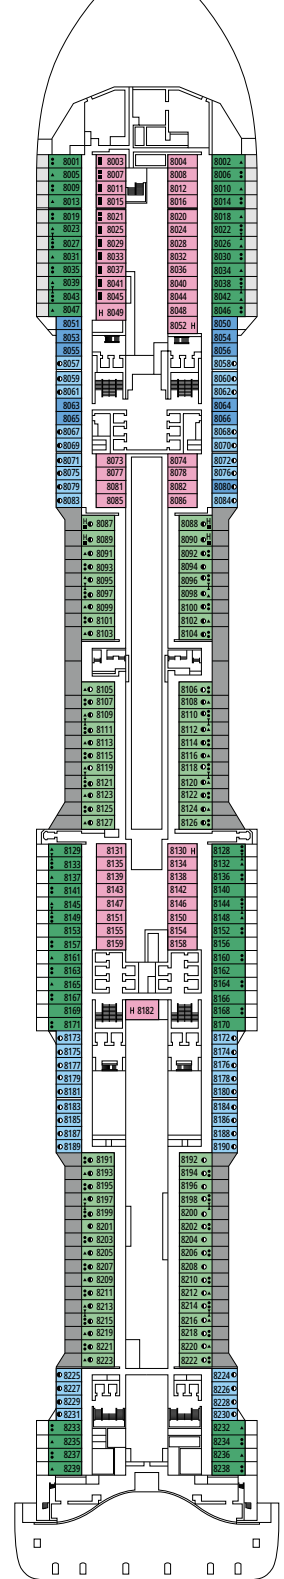

DECK 8
MERAVIGLIA